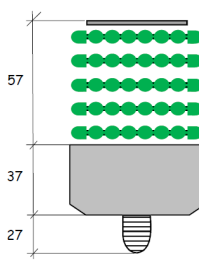

LIGHT TOWER is a range of LED products used for industrial signaling (towers, chimneys and aerial obstacles) and to signal gates, work machines, emergency exits  
**LED PATENTED SYSTEM MADE UP OF CIRCUIT SUPERIMPOSABLE LAMP LED ENERGY SAVING**  
 ATTACK E27  
 AVAILABLE FOR USE DIFFERENT VOLTAGE (24V, 110V, 127V, 230V, 90 - 264V)  
 AVAILABLE FROM 60 TO 180 LED  
 AVAILABLE IN DIFFERENT COLORS (RED, YELLOW, GREEN, WHITE, BLUE)  
 POWER SUPPLY FULLY RESIN  
 FIXED LIGHT TYPE, FLASHING OR ROTARY

COLORI LED COLOR LED	POTENZA POWER	40 LED 5W	60 LED 5W	80 LED 6,5W	100 LED 8W	120 LED 8W	180 LED 10W
Rosso / Red	7 cd = 1 led	280 cd	420 cd	560 cd	700 cd	840 cd	1260 cd
Giallo / Yellow	7 cd = 1 led	280 cd	420 cd	560 cd	700 cd	840 cd	1260 cd
Verde / Green	20 cd = 1 led	800 cd	1200 cd	1600 cd	2000 cd	2400 cd	3600 cd
Blu / Blue	10 cd = 1 led	400 cd	600 cd	800 cd	1000 cd	1200 cd	1800 cd
Bianco / White	10 cd = 1 led	400 cd	600 cd	800 cd	1000 cd	1200 cd	1800 cd
Arancione / Orange	7 cd = 1 led	280 cd	420 cd	560 cd	700 cd	840 cd	1260 cd

DIMENSIONI (mm) - DIMENSION (mm)

120 LED  
180 LED

DIMENSIONI (mm) - DIMENSION (mm)

40 LED  
60 LED  
80 LED  
100 LED

CODICE CODE	TENSIONI VOLTAGE	LED	COLORE COLOR	FUNZIONAMENTO WORKING	WATT
XL.....	12VAC/DC 24VAC/DC 48VAC 48VDC 110VAC 110VDC 230VAC 90-264VACDC	40	(R) Red (Y) yellow (A) orange (G) green (BL) blue (W) white	(F) LUCE FISSA FIXED LIGHT	5W
		60		(L) FLASHING LAMPEGGIANTE	5W
		80			6,5W
		100	(R) ROTARY ROTANTE	8W	
		120		8W	
		180		10W	